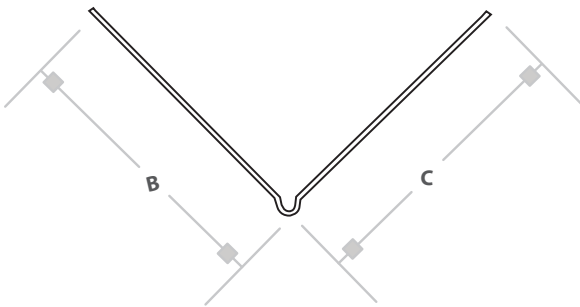

Cornerpiece

Used to protect the corner edges of plaster panel walls and ridges exposed to damage from blows (around doors, windows and niche) and any other wear and tear.

Dimensiones (in)

Width B	Caliber	Wing C	Knurling* M	Nominal Length L
± 0.10				
1 1/4	26	1.150 - 1.350	0.005 - 0.020	$\pm 1/8$